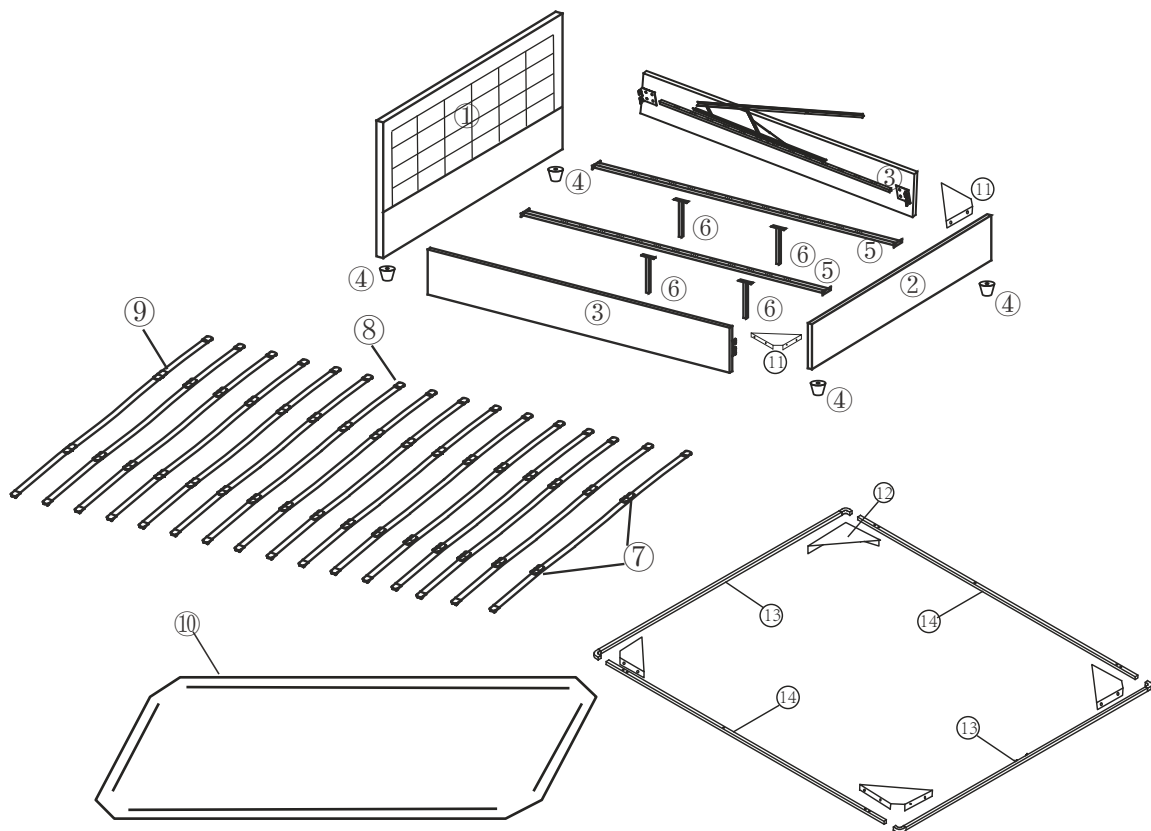

ELSIE 180x200

Ax16 M8x30mm 	Bx4 M4x25mm 	Cx38 M8x40mm 	Dx38 M8 	Ex16 	Fx16 	Gx1 
Hx1 	Ix1 	Jx1 	Kx4 			

1

Cx8 M8x40mm	Dx8	Gx1	Hx1	
				

2

Cx24 M8x40mm	Dx24	Gx1	Hx1	Jx1	
					
				Kx4	

3

Ax16 M8x30mm	Bx4	Ex16	Fx16	Ix1	
					

4

Cx6 M8x40mm	Dx6	Gx1	Hx1	Ix1
----------------	-----	-----	-----	-----

10

5

7x32	8x32	9x48		
------	------	------	--	--

16x

MAX
500KG