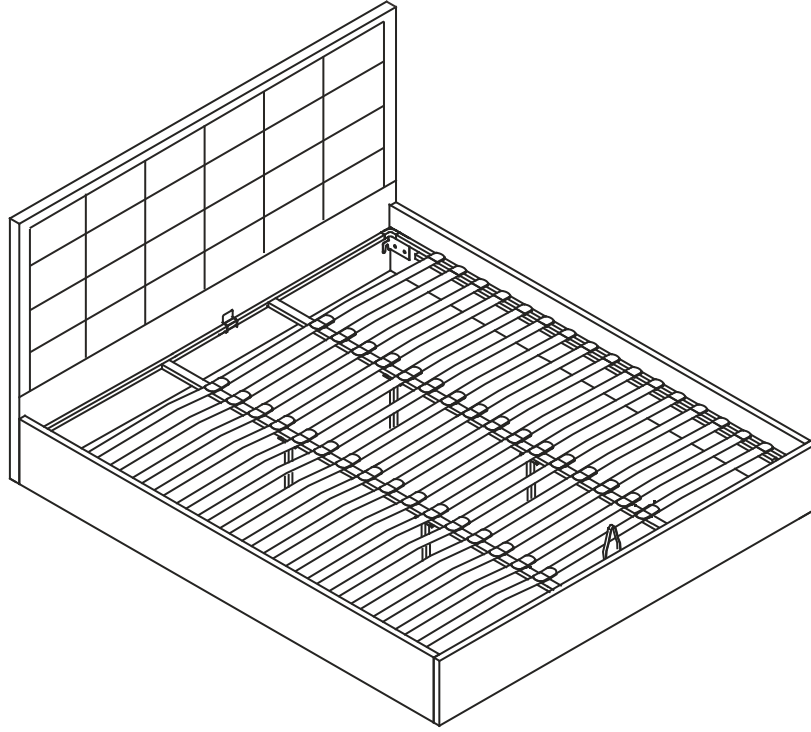

ELSIE 180x200

Ax16 M8x30mm 	Bx4 M4x25mm 	Cx38 M8x40mm 	Dx38 M8 	Ex16 	Fx16 	Gx1 
Hx1 	Ix1 	Jx1 	Kx4 			

1

Cx8 M8x40mm	Dx8	Gx1	Hx1	
				

2

Cx24 M8x40mm	Dx24	Gx1	Hx1	Jx1	
					
				Kx4	

3

Ax16 M8x30mm	Bx4	Ex16	Fx16	Ix1	
					

4

Cx6 M8x40mm	Dx6	Gx1	Hx1	Ix1
----------------	-----	-----	-----	-----

10

5

7x32	8x32	9x48		
------	------	------	--	--

16x

MAX
500KG